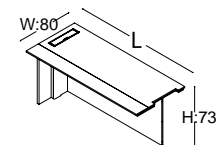

Size: L:160 W:80 H:73
Code: LVS 1602
Left end meeting module

Size: L:180 W:80 H:73
Code: LVS 1802
Left end meeting module

Size: L:200 W:80 H:73
Code: LVS 2002
Left end meeting module