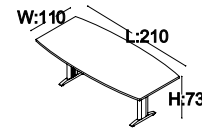

BETA MEETING TABLE

Size: L:210 W:110 H:73
Code: BTM 10210