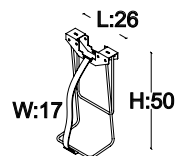

Size: L:177 W:113 H:105
Code: GOL 80 120PLF (left)

Size: L:197 W:113 H:105
Code: GOL 80 140PRF (right)

Size: L:197 W:113 H:105
Code: GOL 80 140PLF (left)

GO (D) TABLE

Size: L:140 W:140 H:73
Code: GOV 140

Size: L:160 W:160 H:73
Code: GOV 160

GO COFFEE TABLE

Size: L:50 W:50 H:42
Code: GOS 50050

Size: L:80 W:50 H:42
Code: GOS 50080

GO CABINETS

Size: L:80 W:55 H:65
Code: DM 80 650

Size: L:80 W:55 H:65
Code: DM 80 652

Size: L:80 W:55 H:65
Code: DM 80 653

GO ACCESSORIES

Size: L:80 H:32
Code: GOF 80

Size: L:60 W:46 H:30
Code: AKS 44

Size: L:106 H:30
Code: AKS 45

Size: L:26 W:17 H:50
Code: AKS 43

GO COMBINATIONS

BETA

SMART AND