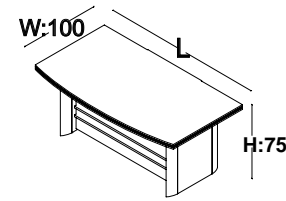

MEANDER L PARTITION

Size: L:84 W:36 H:50
Code: MEL 84

Size: L:124 W:36 H:50
Code: MEL 124

Size: L:164 W:36 H:50
Code: MEL 164

MEANDER DRAWER FRAMES

Size: L:40 W:28 H:8
Code: MEB 01

Size: L:80 W:28 H:8
Code: MEB 02

Size: L:120 W:28 H:8
Code: MEB 03

Size: L:160 W:28 H:8
Code: MEB 04

MEANDER DOCUMENT BOX

Size: L:39 W:29 H:8
Code: MED

MEANDER SIDE TABLE

Size: L:60 W:60 H:40
Code: MECT 60060

OMEGA

DESIGN WITH
SIMPLE LINES.

OMEGA DESK SERIES

Size: L:180 W:100 H:75
Code: EOMG 90 180

Size: L:200 W:100 H:75
Code: EOMG 90 200

Size: L:220 W:100 H:75
Code: EOMG 90 220

Size: L:70 W:50 H:1.8
Code: AKS 50 070-D

OMEGA SIDE UNIT

Size: L:85 W:52 H:75
Code: EAR 50 085