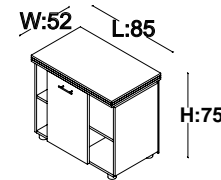

OMEGA DESK SERIES

Size: L:180 W:100 H:75
Code: EOMG 90 180

Size: L:200 W:100 H:75
Code: EOMG 90 200

Size: L:220 W:100 H:75
Code: EOMG 90 220

Size: L:70 W:50 H:1.8
Code: AKS 50 070-D

OMEGA SIDE UNIT

Size: L:85 W:52 H:75
Code: EAR 50 085

Size: L:125 W:52 H:75
Code: EAR 50 125

OMEGA MEETING TABLE

Size: L:210 W:110 H:75
Code: EOMG 10 210P

Size: L:215 W:110 H:75
Code: EOMG 10 215

OMEGA SIDE TABLE

Size: L:60 W:60 H:42
Code: EEPS 60 060

Size: L:100 W:60 H:42
Code: EEPS 60 100