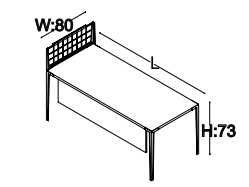

for those
who prioritize
functionality

GO STANDARD TABLE

Size: L:140 W:80 H:73
Code: GOS 80 140

Size: L:160 W:80 H:73
Code: GOS 80 160

Size: L:180 W:80 H:73
Code: GOS 80 180

Size: L:140 W:80 H:73
Code: GOS 80 140P

Size: L:160 W:80 H:73
Code: GOS 80 160P

Size: L:180 W:80 H:73
Code: GOS 80 180P

GO STANDARD TABLE SINGLE LEG

Size: L:140 W:80 H:73
Code: GOS 80 140T

Size: L:160 W:80 H:73
Code: GOS 80 160T

Size: L:180 W:80 H:73
Code: GOS 80 180T

Size: L:140 W:80 H:73
Code: GOS 80 140PT

Size: L:160 W:80 H:73
Code: GOS 80 160PT

Size: L:180 W:80 H:73
Code: GOS 80 180PT

GO STANDARD TABLE WITH METAL MESH

Size: L:140 W:80 H:73
Code: GOS 80 140F

Size: L:160 W:80 H:73
Code: GOS 80 160F

Size: L:180 W:80 H:73
Code: GOS 80 180F

Size: L:140 W:80 H:73
Code: GOS 80 140PF

Size: L:160 W:80 H:73
Code: GOS 80 160PF

Size: L:180 W:80 H:73
Code: GOS 80 180PF

GO STANDARD TABLE SINGLE LEG WITH METAL MESH