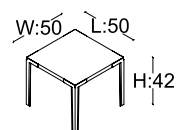

Size: L:177 W:113 H:73
Code: GOL 80 120PR (right)

Size: L:177 W:113 H:73
Code: GOL 80 120PL (left)

Size: L:197 W:113 H:73
Code: GOL 80 140PR (right)

Size: L:197 W:113 H:73
Code: GOL 80 140PL (left)

GO (L) TABLE WITH METAL MESH

Size: L:177 W:113 H:105
Code: GOL 80 120RF (right)

Size: L:177 W:113 H:105
Code: GOL 80 120LF (left)

Size: L:197 W:113 H:105
Code: GOL 80 140RF (right)

Size: L:197 W:113 H:105
Code: GOL 80 140LF (left)

Size: L:177 W:113 H:105
Code: GOL 80 120PRF (right)

Size: L:177 W:113 H:105
Code: GOL 80 120PLF (left)

Size: L:197 W:113 H:105
Code: GOL 80 140PRF (right)

Size: L:197 W:113 H:105
Code: GOL 80 140PLF (left)

GO (D) TABLE

Size: L:140 W:140 H:73
Code: GOV 140

Size: L:160 W:160 H:73
Code: GOV 160

GO COFFEE TABLE

Size: L:50 W:50 H:42
Code: GOS 50050

Size: L:80 W:50 H:42
Code: GOS 50080

GO CABINETS

Size: L:80 W:55 H:65
Code: DM 80 650

Size: L:80 W:55 H:65
Code: DM 80 652

Size: L:80 W:55 H:65
Code: DM 80 653