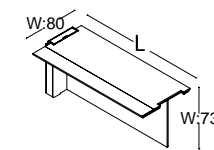

Size: L:160 W:80 H:73
Code: LVS 1604
Middle meeting module

Size: L:180 W:80 H:73
Code: LVS 1804
Middle meeting module

Size: L:200 W:80 H:73
Code: LVS 2004
Middle meeting module