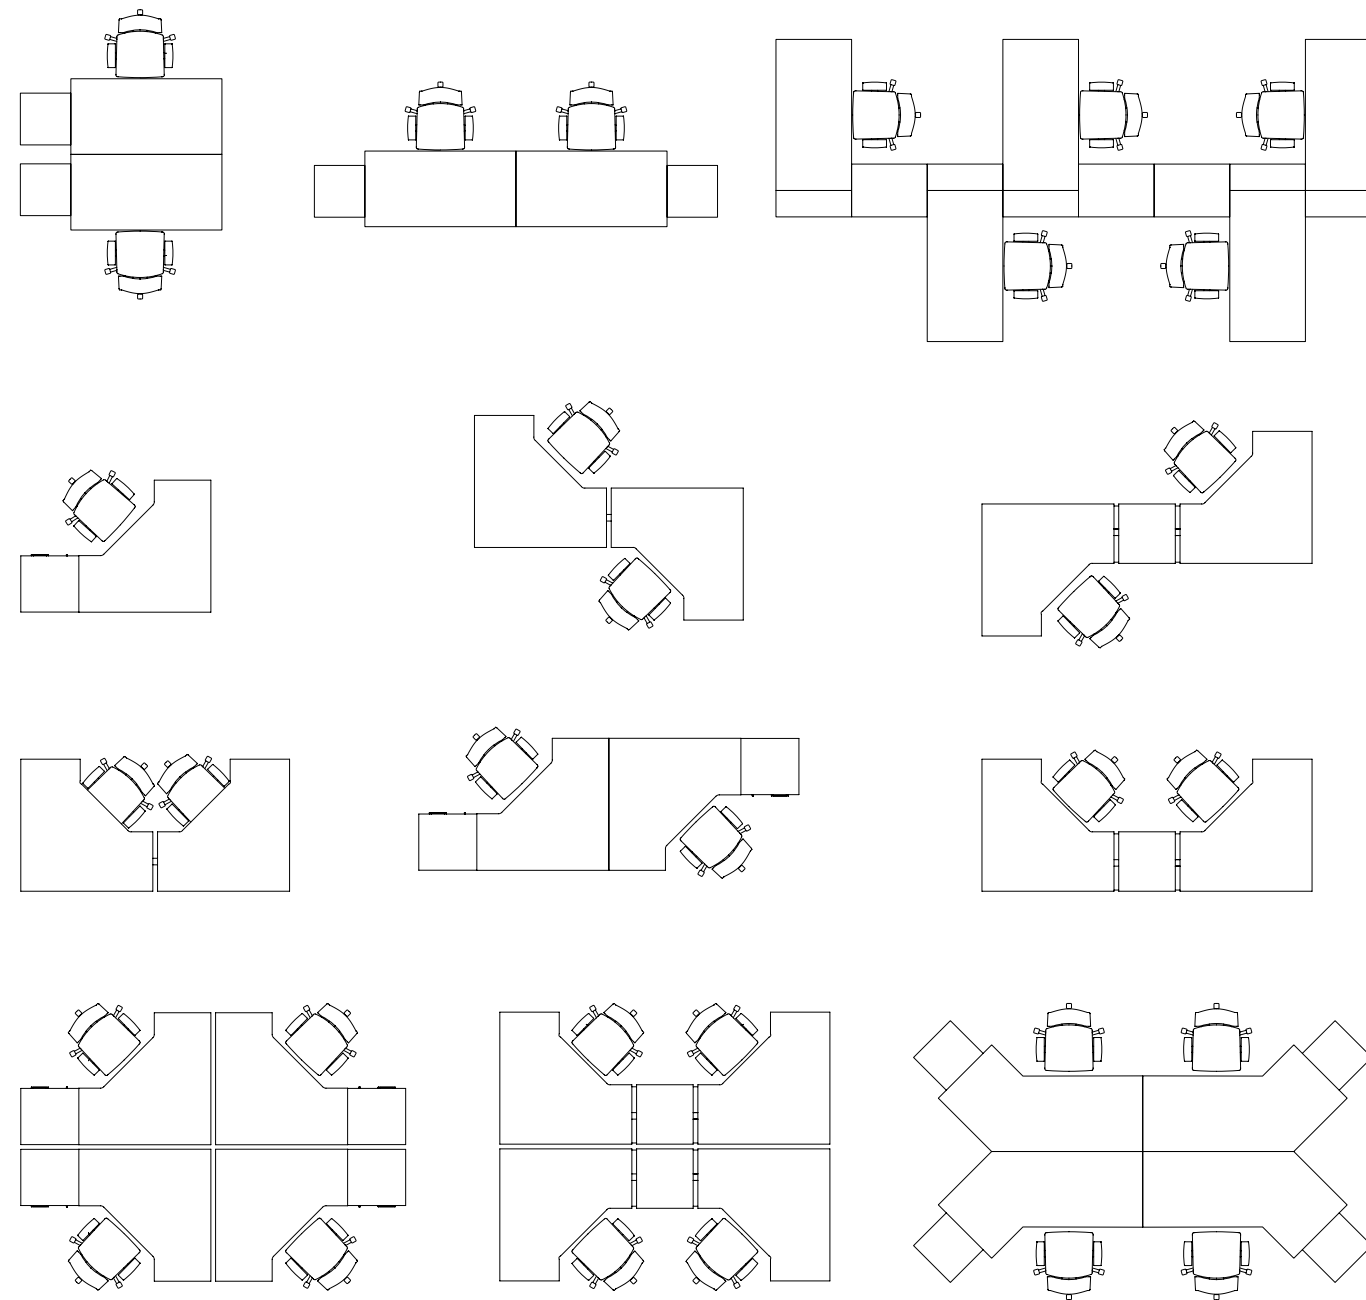

GO ACCESSORIES

Size: L:80 H:32
Code: GOF 80

Size: L:60 W:46 H:30
Code: AKS 44

Size: L:106 H:30
Code: AKS 45

Size: L:26 W:17 H:50
Code: AKS 43

GO COMBINATIONS

BETA

SMART AND