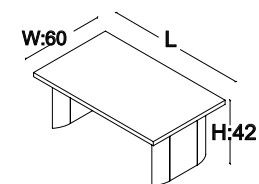

OMEGA DESK SERIES

Size: L:180 W:100 H:75
Code: EOMG 90 180

Size: L:200 W:100 H:75
Code: EOMG 90 200

Size: L:220 W:100 H:75
Code: EOMG 90 220

Size: L:70 W:50 H:1.8
Code: AKS 50 070-D

OMEGA SIDE UNIT

Size: L:85 W:52 H:75
Code: EAR 50 085

Size: L:125 W:52 H:75
Code: EAR 50 125

OMEGA MEETING TABLE

Size: L:210 W:110 H:75
Code: EOMG 10 210P

Size: L:215 W:110 H:75
Code: EOMG 10 215

OMEGA SIDE TABLE

Size: L:60 W:60 H:42
Code: EEPS 60 060

Size: L:100 W:60 H:42
Code: EEPS 60 100