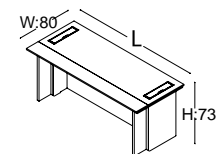

LEVELS ONE SIDED MEETING TABLE

Size: L:160 W:80 H:73
Code: LVS 1601
Standard meeting table

Size: L:180 W:80 H:73
Code: LVS 1801
Standard meeting table

Size: L:200 W:80 H:73
Code: LVS 2001
Standard meeting table