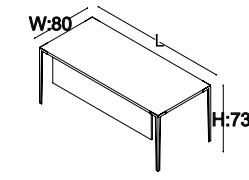

for those
who prioritize
functionality

GO STANDARD TABLE

Size: L:140 W:80 H:73
Code: GOS 80 140

Size: L:160 W:80 H:73
Code: GOS 80 160

Size: L:180 W:80 H:73
Code: GOS 80 180

Size: L:140 W:80 H:73
Code: GOS 80 140P

Size: L:160 W:80 H:73
Code: GOS 80 160P

Size: L:180 W:80 H:73
Code: GOS 80 180P

GO STANDARD TABLE SINGLE LEG

Size: L:140 W:80 H:73
Code: GOS 80 140T

Size: L:160 W:80 H:73
Code: GOS 80 160T

Size: L:180 W:80 H:73
Code: GOS 80 180T

Size: L:140 W:80 H:73
Code: GOS 80 140PT

Size: L:160 W:80 H:73
Code: GOS 80 160PT

Size: L:180 W:80 H:73
Code: GOS 80 180PT

GO STANDARD TABLE WITH METAL MESH

Size: L:140 W:80 H:73
Code: GOS 80 140F

Size: L:160 W:80 H:73
Code: GOS 80 160F