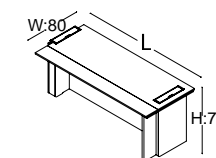

Size: L:160 W:80 H:73
Code: LVS 1603
Right end meeting module

Size: L:180 W:80 H:73
Code: LVS 1803
Right end meeting module

Size: L:200 W:80 H:73
Code: LVS 2003
Right end meeting module