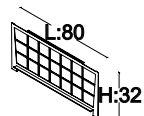

GO ACCESSORIES