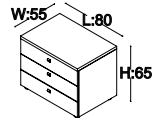

Size: L:177 W:113 H:105
Code: GOL 80 120PLF (left)

Size: L:197 W:113 H:105
Code: GOL 80 140PRF (right)

Size: L:197 W:113 H:105
Code: GOL 80 140PLF (left)

GO (D) TABLE

Size: L:140 W:140 H:73
Code: GOV 140

Size: L:160 W:160 H:73
Code: GOV 160

GO COFFEE TABLE

Size: L:50 W:50 H:42
Code: GOS 50050

Size: L:80 W:50 H:42
Code: GOS 50080

GO CABINETS

Size: L:80 W:55 H:65
Code: DM 80 650

Size: L:80 W:55 H:65
Code: DM 80 652

Size: L:80 W:55 H:65
Code: DM 80 653