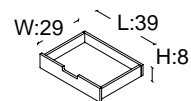

MEANDER L PARTITION

Size: L:84 W:36 H:50
Code: MEL 84

Size: L:124 W:36 H:50
Code: MEL 124

Size: L:164 W:36 H:50
Code: MEL 164

MEANDER DRAWER FRAMES

Size: L:40 W:28 H:8
Code: MEB 01

Size: L:80 W:28 H:8
Code: MEB 02

Size: L:120 W:28 H:8
Code: MEB 03

Size: L:160 W:28 H:8
Code: MEB 04

MEANDER DOCUMENT BOX

Size: L:39 W:29 H:8
Code: MED

MEANDER SIDE TABLE

Size: L:60 W:60 H:40
Code: MECT 60060

OMEGA

DESIGN WITH
SIMPLE LINES.