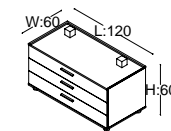

MEANDER DESK

Size: L:180 W:93 H:73
Code: MET 93 180

Size: L:200 W:93 H:73
Code: MET 93 200

Size: L:220 W:93 H:73
Code: MET 93 220

MEANDER BASE CABINET

Size: L:80 W:60 H:60
Code: MEP 60 080

Size: L:120 W:60 H:60
Code: MEP 60 120