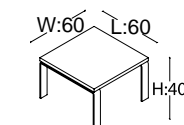

Size: L:120 W:28 H:8
Code: MEB 03

Size: L:160 W:28 H:8
Code: MEB 04

MEANDER DOCUMENT BOX

Size: L:39 W:29 H:8
Code: MED

MEANDER SIDE TABLE

Size: L:60 W:60 H:40
Code: MECT 60060

OMEGA

DESIGN WITH
SIMPLE LINES.