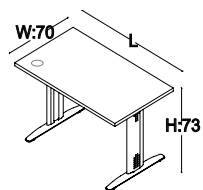

BETA 70 CM TABLE

- Size: L:80 W:70 H:73
Code: BTMS 70 080
- Size: L:100 W:70 H:73
Code: BTMS 70 100
- Size: L:120 W:70 H:73
Code: BTMS 70 120
- Size: L:140 W:70 H:73
Code: BTMS 70 140
- Size: L:160 W:70 H:73
Code: BTMS 70 160
- Size: L:180 W:70 H:73
Code: BTMS 70 180