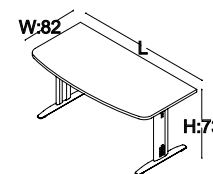

BETA (Z) TABLE

- Size: L:140 W:82 H:73
  Code: BTMZ 82 140
- Size: L:160 W:82 H:73
  Code: BTMZ 82 160
- Size: L:180 W:82 H:73
  Code: BTMZ 82 180