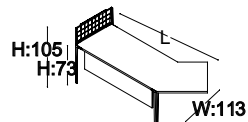

Size: L:180 W:80 H:73
Code: GOS 80 180PTF

GO (L) TABLE

Size: L:177 W:113 H:73
Code: GOL 80 120R (right)

Size: L:177 W:113 H:73
Code: GOL 80 120L (left)

Size: L:197 W:113 H:73
Code: GOL 80 140R (right)

Size: L:197 W:113 H:73
Code: GOL 80 140L (left)

Size: L:177 W:113 H:73
Code: GOL 80 120PR (right)

Size: L:177 W:113 H:73
Code: GOL 80 120PL (left)

Size: L:197 W:113 H:73
Code: GOL 80 140PR (right)

Size: L:197 W:113 H:73
Code: GOL 80 140PL (left)

GO (L) TABLE WITH METAL MESH

Size: L:177 W:113 H:105
Code: GOL 80 120RF (right)

Size: L:177 W:113 H:105
Code: GOL 80 120LF (left)

Size: L:197 W:113 H:105
Code: GOL 80 140RF (right)

Size: L:197 W:113 H:105
Code: GOL 80 140LF (left)

Size: L:177 W:113 H:105
Code: GOL 80 120PRF (right)

Size: L:177 W:113 H:105
Code: GOL 80 120PLF (left)

Size: L:197 W:113 H:105
Code: GOL 80 140PRF (right)

Size: L:197 W:113 H:105
Code: GOL 80 140PLF (left)

GO (D) TABLE

Size: L:140 W:140 H:73
Code: GOV 140

Size: L:160 W:160 H:73
Code: GOV 160