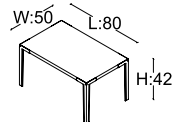

Size: L:50 W:50 H:42
Code: GOS 50050