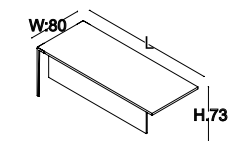

for those
who prioritize
functionality

GO STANDARD TABLE

Size: L:140 W:80 H:73
Code: GOS 80 140

Size: L:160 W:80 H:73
Code: GOS 80 160

Size: L:180 W:80 H:73
Code: GOS 80 180

Size: L:140 W:80 H:73
Code: GOS 80 140P

Size: L:160 W:80 H:73
Code: GOS 80 160P

Size: L:180 W:80 H:73
Code: GOS 80 180P

GO STANDARD TABLE SINGLE LEG

Size: L:140 W:80 H:73
Code: GOS 80 140T

Size: L:160 W:80 H:73
Code: GOS 80 160T

Size: L:180 W:80 H:73
Code: GOS 80 180T

Size: L:140 W:80 H:73
Code: GOS 80 140PT

Size: L:160 W:80 H:73
Code: GOS 80 160PT

Size: L:180 W:80 H:73
Code: GOS 80 180PT

GO STANDARD TABLE WITH METAL MESH

Size: L:140 W:80 H:73
Code: GOS 80 140F

Size: L:160 W:80 H:73
Code: GOS 80 160F