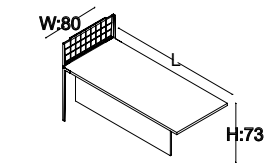

Size: L:160 W:80 H:73
Code: GOS 80 160P

Size: L:180 W:80 H:73
Code: GOS 80 180P

GO STANDARD TABLE SINGLE LEG

Size: L:140 W:80 H:73
Code: GOS 80 140T

Size: L:160 W:80 H:73
Code: GOS 80 160T

Size: L:180 W:80 H:73
Code: GOS 80 180T

Size: L:140 W:80 H:73
Code: GOS 80 140PT

Size: L:160 W:80 H:73
Code: GOS 80 160PT

Size: L:180 W:80 H:73
Code: GOS 80 180PT

GO STANDARD TABLE WITH METAL MESH

Size: L:140 W:80 H:73
Code: GOS 80 140F

Size: L:160 W:80 H:73
Code: GOS 80 160F

Size: L:180 W:80 H:73
Code: GOS 80 180F

Size: L:140 W:80 H:73
Code: GOS 80 140PF

Size: L:160 W:80 H:73
Code: GOS 80 160PF

Size: L:180 W:80 H:73
Code: GOS 80 180PF

GO STANDARD TABLE SINGLE LEG WITH METAL MESH

Size: L:140 W:80 H:73
Code: GOS 80 140TF

Size: L:160 W:80 H:73
Code: GOS 80 160TF

Size: L:180 W:80 H:73
Code: GOS 80 180TF

Size: L:140 W:80 H:73
Code: GOS 80 140PTF

Size: L:160 W:80 H:73
Code: GOS 80 160PTF