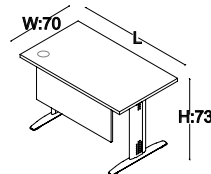

BETA 70 CM TABLE WITH MODESTY PANEL

- Size: L:80 W:70 H:73
  Code: BTMS 70 080P
- Size: L:100 W:70 H:73
  Code: BTMS 70 100P
- Size: L:120 W:70 H:73
  Code: BTMS 70 120P
- Size: L:140 W:70 H:73
  Code: BTMS 70 140P
- Size: L:160 W:70 H:73
  Code: BTMS 70 160P
- Size: L:180 W:70 H:73
  Code: BTMS 70 180P