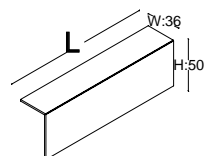

MEANDER SHELVING CABINET TOP

Size: L:170 W:30 H:3
Code: ME ST 30170-R

Size: L:170 W:30 H:3
Code: ME ST 30170-L

Size: L:210 W:30 H:3
Code: ME ST 30210-R

Size: L:210 W:30 H:3
Code: ME ST 30210-L

Size: L:80 W:50 H:83
Code: EZT 50 080

MEANDER L PARTITION

Size: L:84 W:36 H:50
Code: MEL 84

Size: L:124 W:36 H:50
Code: MEL 124

Size: L:164 W:36 H:50
Code: MEL 164

MEANDER DRAWER FRAMES

Size: L:40 W:28 H:8
Code: MEB 01

Size: L:80 W:28 H:8
Code: MEB 02