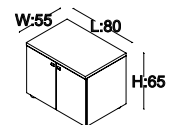

Size: L:177 W:113 H:105
Code: GOL 80 120PLF (left)

Size: L:197 W:113 H:105
Code: GOL 80 140PRF (right)

Size: L:197 W:113 H:105
Code: GOL 80 140PLF (left)

GO (D) TABLE

Size: L:140 W:140 H:73
Code: GOV 140

Size: L:160 W:160 H:73
Code: GOV 160

GO COFFEE TABLE

Size: L:50 W:50 H:42
Code: GOS 50050

Size: L:80 W:50 H:42
Code: GOS 50080

GO CABINETS

Size: L:80 W:55 H:65
Code: DM 80 650

Size: L:80 W:55 H:65
Code: DM 80 652

Size: L:80 W:55 H:65
Code: DM 80 653