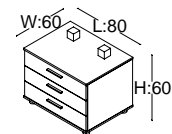

MEANDER DESK

Size: L:180 W:93 H:73
Code: MET 93 180

Size: L:200 W:93 H:73
Code: MET 93 200

Size: L:220 W:93 H:73
Code: MET 93 220

MEANDER BASE CABINET

Size: L:80 W:60 H:60
Code: MEP 60 080

Size: L:120 W:60 H:60
Code: MEP 60 120