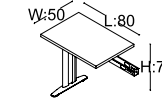

Size: L:180 W:130 H:73
Code: BTML 130 180R (right)

Size: L:180 W:130 H:73
Code: BTML 130 180L (left)

BETA (L) TABLE WITH MODESTY PANEL

Size: L:140 W:130 H:73
Code: BTML 130 140PR (right)

Size: L:140 W:130 H:73
Code: BTML 130 140PL (left)

Size: L:160 W:130 H:73
Code: BTML 130 160PR (right)

Size: L:160 W:130 H:73
Code: BTML 130 160PL (left)

Size: L:180 W:130 H:73
Code: BTML 130 180PR (right)

Size: L:180 W:130 H:73
Code: BTML 130 180PL (left)

BETA SIDE UNITS

Size: L:80 W:50 H:73
Code: BTMS 50 080

Size: L:80 W:50 H:73
Code: BTMS 50 080 P

Size: L:80 W:50 H:73
Code: BTMS 50 080 T

Size: L:80 W:50 H:3
Code: EZT 50080

BETA (V) TABLE

Size: L:120 W:120 H:73
Code: BTMW 120