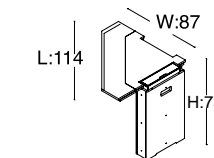

Size: L:160 W:80 H:73
Code: LVS 1603
Right end meeting module

Size: L:180 W:80 H:73
Code: LVS 1803
Right end meeting module

Size: L:200 W:80 H:73
Code: LVS 2003
Right end meeting module

Size: L:160 W:80 H:73
Code: LVS 1604
Middle meeting module

Size: L:180 W:80 H:73
Code: LVS 1804
Middle meeting module

Size: L:200 W:80 H:73
Code: LVS 2004
Middle meeting module

Size: L:114 W:80 H:73
Code: LVS 90-1
Levels corner connection module

Size: L:114 W:87 H:73
Code: LVS 90-2
Levels corner connection module