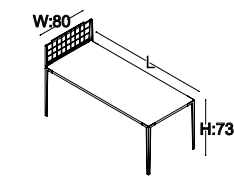

for those
who prioritize
functionality

GO STANDARD TABLE

Size: L:140 W:80 H:73
Code: GOS 80 140

Size: L:160 W:80 H:73
Code: GOS 80 160

Size: L:180 W:80 H:73
Code: GOS 80 180

Size: L:140 W:80 H:73
Code: GOS 80 140P

Size: L:160 W:80 H:73
Code: GOS 80 160P

Size: L:180 W:80 H:73
Code: GOS 80 180P

GO STANDARD TABLE SINGLE LEG

Size: L:140 W:80 H:73
Code: GOS 80 140T

Size: L:160 W:80 H:73
Code: GOS 80 160T

Size: L:180 W:80 H:73
Code: GOS 80 180T

Size: L:140 W:80 H:73
Code: GOS 80 140PT

Size: L:160 W:80 H:73
Code: GOS 80 160PT

Size: L:180 W:80 H:73
Code: GOS 80 180PT

GO STANDARD TABLE WITH METAL MESH

Size: L:140 W:80 H:73
Code: GOS 80 140F

Size: L:160 W:80 H:73
Code: GOS 80 160F

Size: L:180 W:80 H:73
Code: GOS 80 180F

Size: L:140 W:80 H:73
Code: GOS 80 140PF

Size: L:160 W:80 H:73
Code: GOS 80 160PF

Size: L:180 W:80 H:73
Code: GOS 80 180PF

GO STANDARD TABLE SINGLE LEG WITH METAL MESH