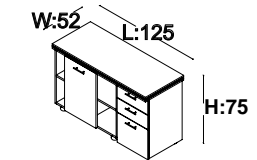

OMEGA DESK SERIES

Size: L:180 W:100 H:75
Code: EOMG 90 180

Size: L:200 W:100 H:75
Code: EOMG 90 200

Size: L:220 W:100 H:75
Code: EOMG 90 220

Size: L:70 W:50 H:1.8
Code: AKS 50 070-D

OMEGA SIDE UNIT

Size: L:85 W:52 H:75
Code: EAR 50 085

Size: L:125 W:52 H:75
Code: EAR 50 125

OMEGA MEETING TABLE

Size: L:210 W:110 H:75
Code: EOMG 10 210P

Size: L:215 W:110 H:75
Code: EOMG 10 215

OMEGA SIDE TABLE

Size: L:60 W:60 H:42
Code: EEPS 60 060

Size: L:100 W:60 H:42
Code: EEPS 60 100