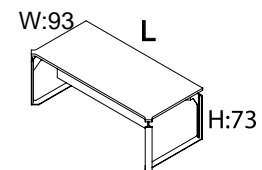

MEANDER DESK

Size: L:180 W:93 H:73
Code: MET 93 180

Size: L:200 W:93 H:73
Code: MET 93 200

Size: L:220 W:93 H:73
Code: MET 93 220

MEANDER BASE CABINET

Size: L:80 W:60 H:60
Code: MEP 60 080

Size: L:120 W:60 H:60
Code: MEP 60 120