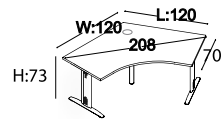

BETA (L) TABLE

Size: L:140 W:130 H:73
Code: BTML 130 140R (right)

Size: L:140 W:130 H:73
Code: BTML 130 140L (left)

Size: L:160 W:130 H:73
Code: BTML 130 160R (right)

Size: L:160 W:130 H:73
Code: BTML 130 160L (left)

Size: L:180 W:130 H:73
Code: BTML 130 180R (right)

Size: L:180 W:130 H:73
Code: BTML 130 180L (left)

BETA (L) TABLE WITH MODESTY PANEL

Size: L:140 W:130 H:73
Code: BTML 130 140PR (right)

Size: L:140 W:130 H:73
Code: BTML 130 140PL (left)

Size: L:160 W:130 H:73
Code: BTML 130 160PR (right)

Size: L:160 W:130 H:73
Code: BTML 130 160PL (left)

Size: L:180 W:130 H:73
Code: BTML 130 180PR (right)

Size: L:180 W:130 H:73
Code: BTML 130 180PL (left)

BETA SIDE UNITS

Size: L:80 W:50 H:73
Code: BTMS 50 080

Size: L:80 W:50 H:73
Code: BTMS 50 080 P

Size: L:80 W:50 H:73
Code: BTMS 50 080 T

Size: L:80 W:50 H:3
Code: EZT 50080

BETA (V) TABLE

Size: L:120 W:120 H:73
Code: BTMW 120