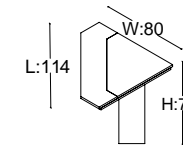

Size: L:114 W:80 H:73
Code: LVS 90-1
Levels corner connection module