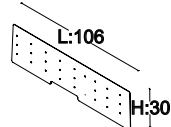

Size: L:60 W:46 H:30
Code: AKS 44

Size: L:106 H:30
Code: AKS 45