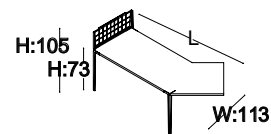

Size: L:140 W:80 H:73
Code: GOS 80 140PT

Size: L:160 W:80 H:73
Code: GOS 80 160PT

Size: L:180 W:80 H:73
Code: GOS 80 180PT

GO STANDARD TABLE WITH METAL MESH

Size: L:140 W:80 H:73
Code: GOS 80 140F

Size: L:160 W:80 H:73
Code: GOS 80 160F

Size: L:140 W:80 H:73
Code: GOS 80 140TF

Size: L:160 W:80 H:73
Code: GOS 80 160TF

Size: L:180 W:80 H:73
Code: GOS 80 180TF

Size: L:140 W:80 H:73
Code: GOS 80 140PTF

Size: L:160 W:80 H:73
Code: GOS 80 160PTF

Size: L:180 W:80 H:73
Code: GOS 80 180PTF

GO (L) TABLE

Size: L:177 W:113 H:73
Code: GOL 80 120R (right)

Size: L:177 W:113 H:73
Code: GOL 80 120L (left)

Size: L:197 W:113 H:73
Code: GOL 80 140R (right)

Size: L:197 W:113 H:73
Code: GOL 80 140L (left)

Size: L:177 W:113 H:73
Code: GOL 80 120PR (right)

Size: L:177 W:113 H:73
Code: GOL 80 120PL (left)

Size: L:197 W:113 H:73
Code: GOL 80 140PR (right)

Size: L:197 W:113 H:73
Code: GOL 80 140PL (left)

GO (L) TABLE WITH METAL MESH