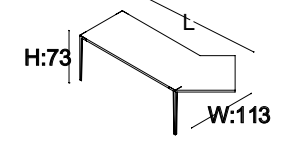

Size: L:180 W:80 H:73
Code: GOS 80 180F

Size: L:140 W:80 H:73
Code: GOS 80 140PF

Size: L:160 W:80 H:73
Code: GOS 80 160PF

Size: L:180 W:80 H:73
Code: GOS 80 180PF

GO STANDARD TABLE SINGLE LEG WITH METAL MESH

Size: L:140 W:80 H:73
Code: GOS 80 140TF

Size: L:160 W:80 H:73
Code: GOS 80 160TF

Size: L:180 W:80 H:73
Code: GOS 80 180TF

Size: L:140 W:80 H:73
Code: GOS 80 140PTF

Size: L:160 W:80 H:73
Code: GOS 80 160PTF

Size: L:180 W:80 H:73
Code: GOS 80 180PTF

GO (L) TABLE

Size: L:177 W:113 H:73
Code: GOL 80 120R (right)

Size: L:177 W:113 H:73
Code: GOL 80 120L (left)

Size: L:197 W:113 H:73
Code: GOL 80 140R (right)

Size: L:197 W:113 H:73
Code: GOL 80 140L (left)

Size: L:177 W:113 H:73
Code: GOL 80 120PR (right)

Size: L:177 W:113 H:73
Code: GOL 80 120PL (left)

Size: L:197 W:113 H:73
Code: GOL 80 140PR (right)

Size: L:197 W:113 H:73
Code: GOL 80 140PL (left)

GO (L) TABLE WITH METAL MESH