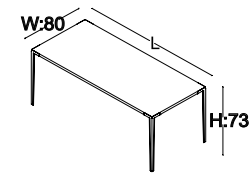

Size: L:125 W:52 H:75
Code: EAR 50 125

OMEGA MEETING TABLE

Size: L:210 W:110 H:75
Code: EOMG 10 210P

Size: L:215 W:110 H:75
Code: EOMG 10 215

OMEGA SIDE TABLE

Size: L:60 W:60 H:42
Code: EEPS 60 060

Size: L:100 W:60 H:42
Code: EEPS 60 100

for those
who prioritize
functionality

GO STANDARD TABLE

Size: L:140 W:80 H:73
Code: GOS 80 140

Size: L:160 W:80 H:73
Code: GOS 80 160

Size: L:180 W:80 H:73
Code: GOS 80 180

Size: L:140 W:80 H:73
Code: GOS 80 140P

Size: L:160 W:80 H:73
Code: GOS 80 160P

Size: L:180 W:80 H:73
Code: GOS 80 180P

GO STANDARD TABLE SINGLE LEG

Size: L:140 W:80 H:73
Code: GOS 80 140T

Size: L:160 W:80 H:73
Code: GOS 80 160T

Size: L:180 W:80 H:73
Code: GOS 80 180T

Size: L:140 W:80 H:73
Code: GOS 80 140PT

Size: L:160 W:80 H:73
Code: GOS 80 160PT

Size: L:180 W:80 H:73
Code: GOS 80 180PT

GO STANDARD TABLE WITH METAL MESH

Size: L:140 W:80 H:73
Code: GOS 80 140F

Size: L:160 W:80 H:73
Code: GOS 80 160F