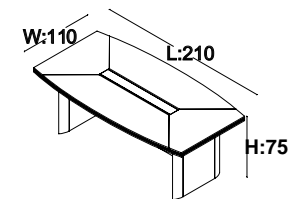

OMEGA DESK SERIES

Size: L:180 W:100 H:75
Code: EOMG 90 180

Size: L:200 W:100 H:75
Code: EOMG 90 200

Size: L:220 W:100 H:75
Code: EOMG 90 220

Size: L:70 W:50 H:1.8
Code: AKS 50 070-D

OMEGA SIDE UNIT

Size: L:85 W:52 H:75
Code: EAR 50 085

Size: L:125 W:52 H:75
Code: EAR 50 125

OMEGA MEETING TABLE

Size: L:210 W:110 H:75
Code: EOMG 10 210P

Size: L:215 W:110 H:75
Code: EOMG 10 215

OMEGA SIDE TABLE

Size: L:60 W:60 H:42
Code: EEPS 60 060

Size: L:100 W:60 H:42
Code: EEPS 60 100