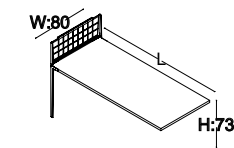

Size: L:160 W:80 H:73
Code: GOS 80 160P

Size: L:180 W:80 H:73
Code: GOS 80 180P

GO STANDARD TABLE SINGLE LEG

Size: L:140 W:80 H:73
Code: GOS 80 140T

Size: L:160 W:80 H:73
Code: GOS 80 160T

Size: L:180 W:80 H:73
Code: GOS 80 180T

Size: L:140 W:80 H:73
Code: GOS 80 140PT

Size: L:160 W:80 H:73
Code: GOS 80 160PT

Size: L:180 W:80 H:73
Code: GOS 80 180PT

GO STANDARD TABLE WITH METAL MESH

Size: L:140 W:80 H:73
Code: GOS 80 140F

Size: L:160 W:80 H:73
Code: GOS 80 160F

Size: L:180 W:80 H:73
Code: GOS 80 180F

Size: L:140 W:80 H:73
Code: GOS 80 140PF

Size: L:160 W:80 H:73
Code: GOS 80 160PF

Size: L:180 W:80 H:73
Code: GOS 80 180PF

GO STANDARD TABLE SINGLE LEG WITH METAL MESH

Size: L:140 W:80 H:73
Code: GOS 80 140TF

Size: L:160 W:80 H:73
Code: GOS 80 160TF

Size: L:180 W:80 H:73
Code: GOS 80 180TF

Size: L:140 W:80 H:73
Code: GOS 80 140PTF

Size: L:160 W:80 H:73
Code: GOS 80 160PTF