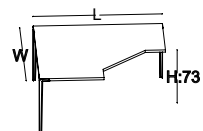

Size: L:180 W:80 H:73
Code: GOS 80 180PTF

GO (L) TABLE

Size: L:177 W:113 H:73
Code: GOL 80 120R (right)

Size: L:177 W:113 H:73
Code: GOL 80 120L (left)

Size: L:197 W:113 H:73
Code: GOL 80 140R (right)

Size: L:197 W:113 H:73
Code: GOL 80 140L (left)

Size: L:177 W:113 H:73
Code: GOL 80 120PR (right)

Size: L:177 W:113 H:73
Code: GOL 80 120PL (left)

Size: L:197 W:113 H:73
Code: GOL 80 140PR (right)

Size: L:197 W:113 H:73
Code: GOL 80 140PL (left)

GO (L) TABLE WITH METAL MESH

Size: L:177 W:113 H:105
Code: GOL 80 120RF (right)

Size: L:177 W:113 H:105
Code: GOL 80 120LF (left)

Size: L:197 W:113 H:105
Code: GOL 80 140RF (right)

Size: L:197 W:113 H:105
Code: GOL 80 140LF (left)

Size: L:177 W:113 H:105
Code: GOL 80 120PRF (right)

Size: L:177 W:113 H:105
Code: GOL 80 120PLF (left)

Size: L:197 W:113 H:105
Code: GOL 80 140PRF (right)

Size: L:197 W:113 H:105
Code: GOL 80 140PLF (left)

GO (D) TABLE

Size: L:140 W:140 H:73
Code: GOV 140

Size: L:160 W:160 H:73
Code: GOV 160