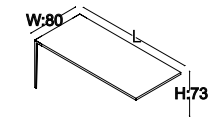

for those
who prioritize
functionality

GO STANDARD TABLE

Size: L:140 W:80 H:73
Code: GOS 80 140

Size: L:160 W:80 H:73
Code: GOS 80 160

Size: L:180 W:80 H:73
Code: GOS 80 180

Size: L:140 W:80 H:73
Code: GOS 80 140P

Size: L:160 W:80 H:73
Code: GOS 80 160P

Size: L:180 W:80 H:73
Code: GOS 80 180P

GO STANDARD TABLE SINGLE LEG

Size: L:140 W:80 H:73
Code: GOS 80 140T

Size: L:160 W:80 H:73
Code: GOS 80 160T

Size: L:180 W:80 H:73
Code: GOS 80 180T

Size: L:140 W:80 H:73
Code: GOS 80 140PT

Size: L:160 W:80 H:73
Code: GOS 80 160PT

Size: L:180 W:80 H:73
Code: GOS 80 180PT

GO STANDARD TABLE WITH METAL MESH

Size: L:140 W:80 H:73
Code: GOS 80 140F

Size: L:160 W:80 H:73
Code: GOS 80 160F