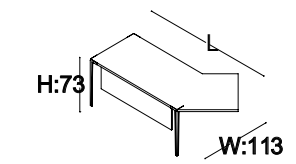

Size: L:140 W:80 H:73
Code: GOS 80 140PT

Size: L:160 W:80 H:73
Code: GOS 80 160PT

Size: L:180 W:80 H:73
Code: GOS 80 180PT

GO STANDARD TABLE WITH METAL MESH

Size: L:140 W:80 H:73
Code: GOS 80 140F

Size: L:160 W:80 H:73
Code: GOS 80 160F

Size: L:140 W:80 H:73
Code: GOS 80 140TF

Size: L:160 W:80 H:73
Code: GOS 80 160TF

Size: L:180 W:80 H:73
Code: GOS 80 180TF

Size: L:140 W:80 H:73
Code: GOS 80 140PTF

Size: L:160 W:80 H:73
Code: GOS 80 160PTF

Size: L:180 W:80 H:73
Code: GOS 80 180PTF

GO (L) TABLE

Size: L:177 W:113 H:73
Code: GOL 80 120R (right)

Size: L:177 W:113 H:73
Code: GOL 80 120L (left)

Size: L:197 W:113 H:73
Code: GOL 80 140R (right)

Size: L:197 W:113 H:73
Code: GOL 80 140L (left)

Size: L:177 W:113 H:73
Code: GOL 80 120PR (right)

Size: L:177 W:113 H:73
Code: GOL 80 120PL (left)

Size: L:197 W:113 H:73
Code: GOL 80 140PR (right)

Size: L:197 W:113 H:73
Code: GOL 80 140PL (left)

GO (L) TABLE WITH METAL MESH