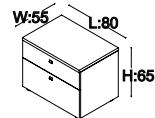

Size: L:177 W:113 H:105
Code: GOL 80 120PLF (left)

Size: L:197 W:113 H:105
Code: GOL 80 140PRF (right)

Size: L:197 W:113 H:105
Code: GOL 80 140PLF (left)

GO (D) TABLE

Size: L:140 W:140 H:73
Code: GOV 140

Size: L:160 W:160 H:73
Code: GOV 160

GO COFFEE TABLE

Size: L:50 W:50 H:42
Code: GOS 50050

Size: L:80 W:50 H:42
Code: GOS 50080

GO CABINETS

Size: L:80 W:55 H:65
Code: DM 80 650

Size: L:80 W:55 H:65
Code: DM 80 652

Size: L:80 W:55 H:65
Code: DM 80 653